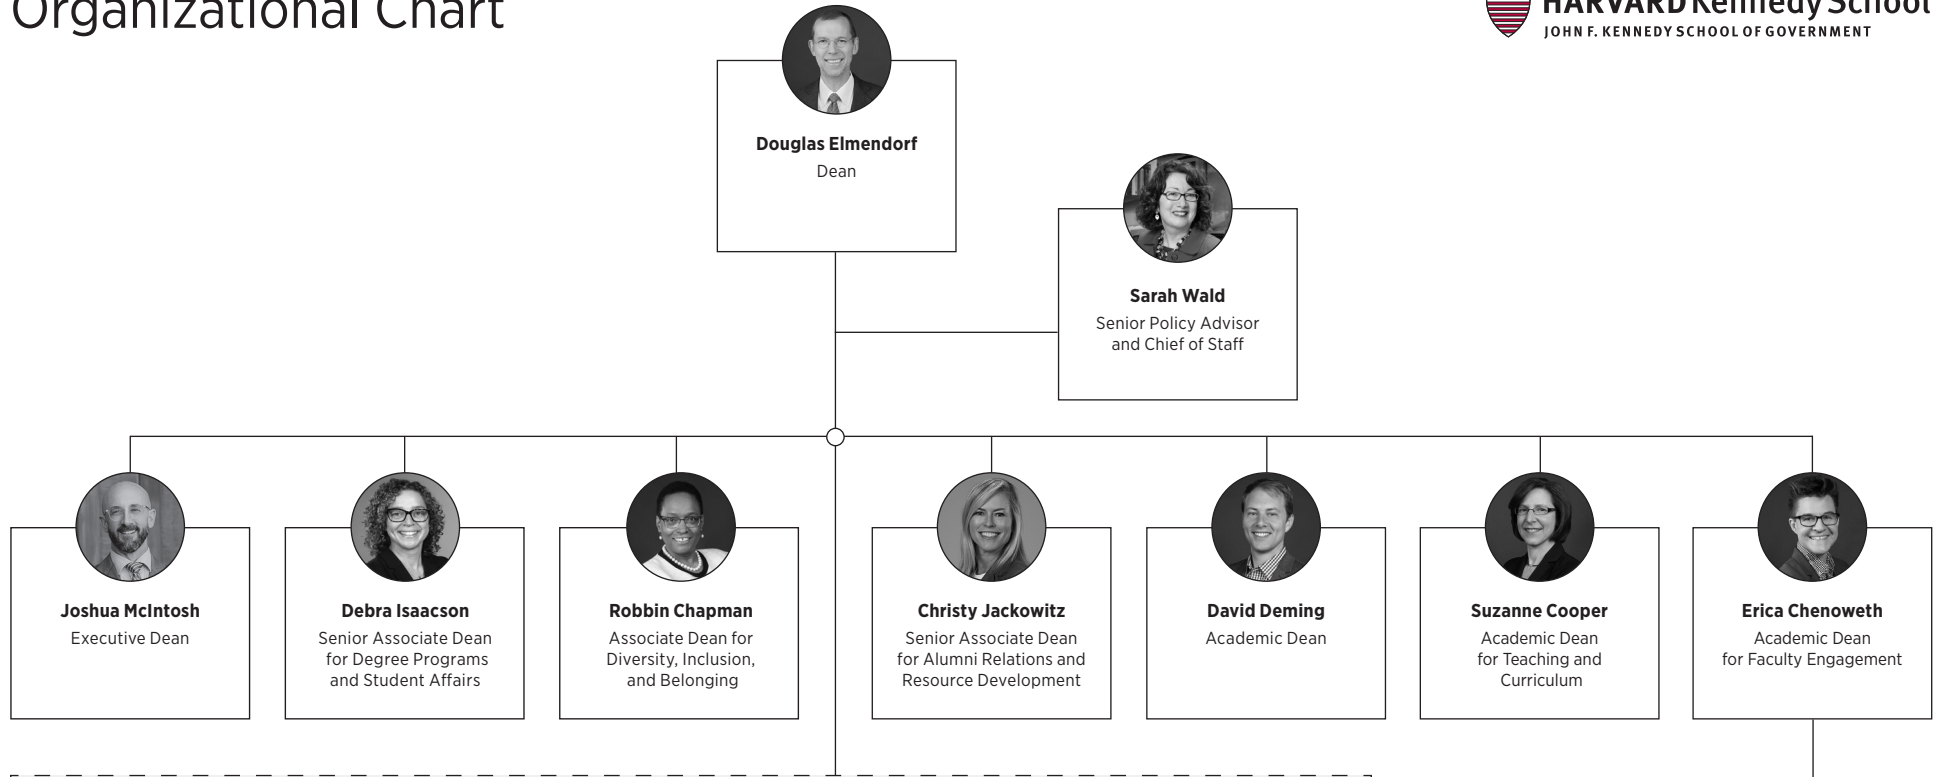

Organizational Chart

RESEARCH CENTERS

<p>Ash Center for Democratic Governance and Innovation Director: Archon Fung</p>	<p>Center for International Development Director: Asim Khwaja</p>	<p>Mossavar-Rahmani Center for Business and Government Director: Lawrence Summers Co-Director: John Haigh</p>
<p>Belfer Center for Science and International Affairs Director: Meghan O'Sullivan</p>	<p>Center for Public Leadership Co-Director: Hannah Riley Bowles Co-Director: Deval Patrick</p>	<p>Shorenstein Center on Media, Politics and Public Policy Director: Nancy Gibbs</p>
<p>Bloomberg Center for Cities Director: Jorrit de Jong</p>	<p>Institute of Politics Director: Setti Warren</p>	<p>Taubman Center for State and Local Government Director: Jeffrey Liebman</p>
<p>Carr Center for Human Rights Policy Director: Mathias Risse</p>	<p>Malcolm Wiener Center for Social Policy Director: Sandra Susan Smith</p>	<p>Women and Public Policy Program Co-Director: Iris Bohnet Co-Director: Hannah Riley Bowles</p>

- Additional Faculty Steering Committee Members**
- Christopher Avery
 - Matthew Baum
 - Hannah Riley Bowles
 - Dara Kay Cohen
 - John Donahue
 - Rema Hanna
 - Gordon Hanson
 - Kessely Hong
 - Dani Rodrik
 - Robert Stavins